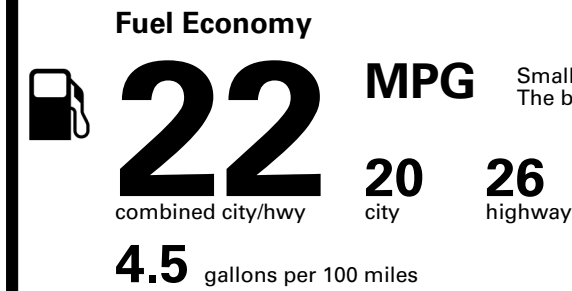

TOTAL PRICE: \$61,940.00

126 A 3226QARC

Inland Freight & Handling : \$1,495.00

EPA DOT Fuel Economy and Environment

Gasoline Vehicle

Small SUVs range from 14 to 125 MPG. The best vehicle rates 146 MPGe.

You spend \$5,750
more in fuel costs over 5 years
compared to the average new vehicle.

Annual fuel cost \$2,850

Fuel Economy & Greenhouse Gas Rating (tailpipe only)

Smog Rating (tailpipe only)

This vehicle emits 402 grams CO₂ per mile. The best emits 0 grams per mile (tailpipe only). Producing and distributing fuel also create emissions; learn more at fueleconomy.gov.