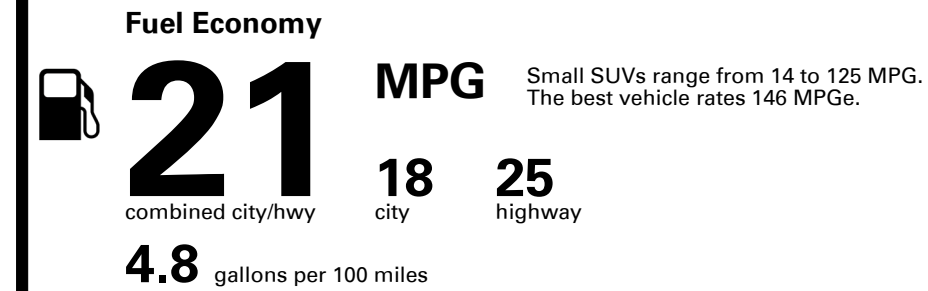

Inland Freight & Handling : \$1,495.00

TOTAL PRICE: \$74,780.00

EPA DOT Fuel Economy and Environment

Gasoline Vehicle

You spend \$6,250
more in fuel costs over 5 years
compared to the average new vehicle.