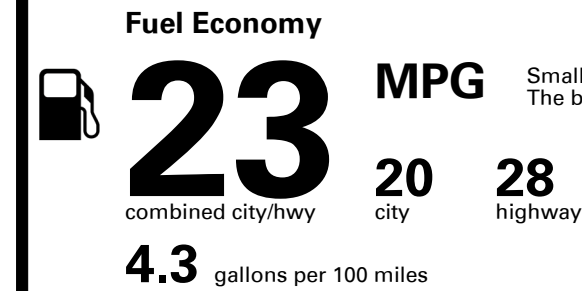

EMISSIONS:
This vehicle is certified to meet emission requirements in all 50 states

TOTAL PRICE: \$59,595.00

75 A 0966QMORNI

EPA DOT Fuel Economy and Environment

Gasoline Vehicle

Small SUVs range from 14 to 125 MPG. The best vehicle rates 146 MPGe.

You spend \$5,000
more in fuel costs over 5 years
compared to the average new vehicle.

Annual fuel cost \$2,700

Fuel Economy & Greenhouse Gas Rating (tailpipe only)

Smog Rating (tailpipe only)

This vehicle emits 393 grams CO₂ per mile. The best emits 0 grams per mile (tailpipe only). Producing and distributing fuel also create emissions; learn more at fueleconomy.gov.