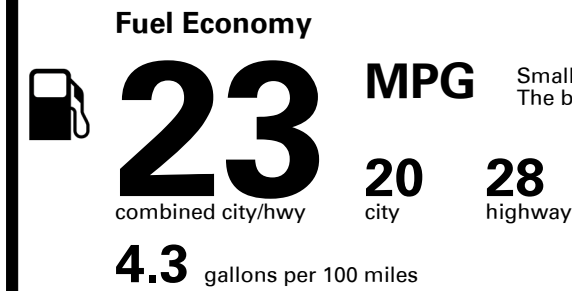

Inland Freight & Handling : \$1,495.00

TOTAL PRICE: \$59,400.00

54 A 0746QTITAN

EPA DOT Fuel Economy and Environment

Gasoline Vehicle

Small SUVs range from 14 to 125 MPG. The best vehicle rates 146 MPGe.

You spend \$5,000
more in fuel costs over 5 years
compared to the average new vehicle.

Annual fuel cost \$2,700

Fuel Economy & Greenhouse Gas Rating (tailpipe only)

Smog Rating (tailpipe only)

This vehicle emits 393 grams CO₂ per mile. The best emits 0 grams per mile (tailpipe only). Producing and distributing fuel also create emissions; learn more at fueleconomy.gov.