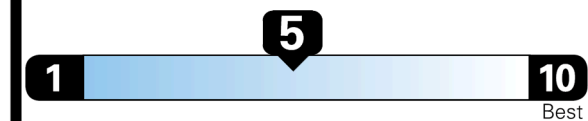

2026 GV70 2.5T ADVANCED AWD

THE GENESIS EXPERIENCE

- 3 Yr / 36K Complimentary Maintenance
- 3 Yr / 36K Complimentary Service Valet *
- 3 Yr Complimentary Map Care ·
- Complimentary Genesis Connected Services *
- * Exclusions may apply, see retailer for details

STANDARD FEATURES:

ADVANCED SAFETY TECHNOLOGY

- Forward Collision-Avoidance Assist
- Lane Keeping Assist
- Lane Following Assist
- Driver Attention Warning
- Parking Distance Warning
- Blind-Spot Collision Avoidance-Assist
- Rear Cross-Traffic Collision Avoidance-Assist
- Rearview Camera
- Safe Exit Assist
- Forward Attention Warning

POWERTRAIN TECHNOLOGY

- 2.5L Inline 4 Turbo GDI
- 8-speed Automatic Transmission

EXTERIOR

- 19-inch Alloy Wheels
- Power Hands-Free Smart Liftgate w/ Auto Open
- High Beam Assist
- Panoramic Sunroof
- Power Folding Mirrors + Logo Lamp

COMFORT & CONVENIENCE

- Power Driver's Seat w/ Power Lumbar
- Power Front Passenger Seat
- Heated Front Seats
- Smart Cruise Control
- Intelligent Speed Limit Assist
- Highway Driving Assist
- Power Tilt & Telescopic Steering Wheel

COMFORT & CONVENIENCE(cont.)

- Adjustable Interior Ambient Lighting

MULTIMEDIA & CONNECTIVITY

- 27" OLED Instrument Cluster & Navigation
- SiriusXM® Radio w/ 90-day trial subscription; Not Available in AK & HI
- Apple CarPlay® & Android Auto™
- Wireless Phone Charger
- Genesis Connected Services
- Fingerprint Recognition

ADVANCED FEATURES

- Leather Seating Surfaces
- Back Lighting Film Trim
- Front Passenger Seat w/ Power Lumbar
- Bang & Olufsen® Premium Audio
- Surround View Monitor
- Blind-Spot View Monitor
- Parking Collision-Avoidance Assist
- Advanced Rear Occupant Alert
- Ventilated Front Seats
- Heated Steering Wheel

ADDITIONAL STANDARD FEATURES