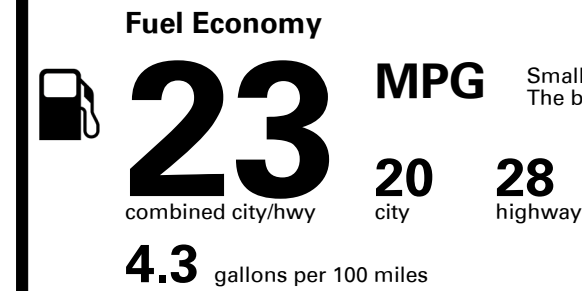

Inland Freight & Handling : \$1,495.00

TOTAL PRICE: \$51,395.00

75 A 0966QMORNI

EPA DOT Fuel Economy and Environment

Gasoline Vehicle

Small SUVs range from 14 to 125 MPG. The best vehicle rates 146 MPGe.

You spend \$5,000
more in fuel costs over 5 years
compared to the average new vehicle.

Annual fuel cost \$2,700

Fuel Economy & Greenhouse Gas Rating (tailpipe only)

Smog Rating (tailpipe only)

This vehicle emits 393 grams CO₂ per mile. The best emits 0 grams per mile (tailpipe only). Producing and distributing fuel also create emissions; learn more at fueleconomy.gov.