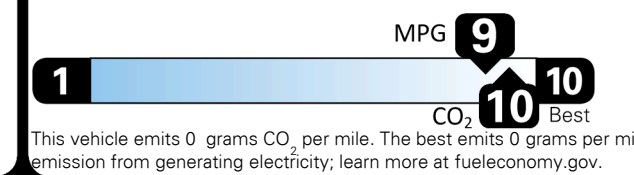

TOTAL PRICE: \$74,210.00

51 A 0666QRCC

EPA DOT Fuel Economy and Environment

You save \$3,750
in fuel costs over 5 years compared to the average new vehicle.

Annual fuel cost \$950

Fuel Economy & Greenhouse Gas Rating (tailpipe only)