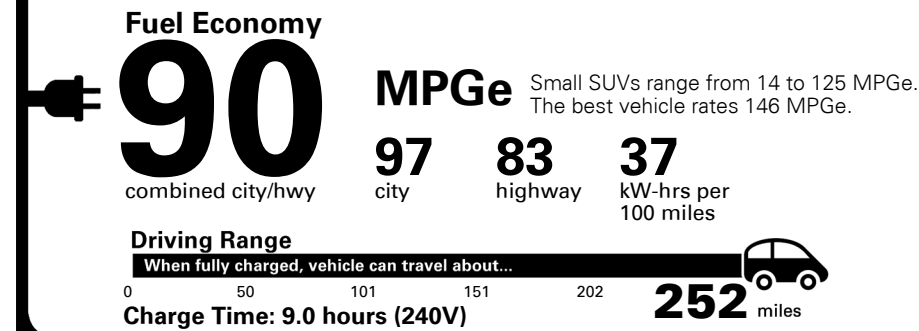

TOTAL PRICE: \$74,210.00

51 A 0666QRCC

EPA DOT Fuel Economy and Environment

You save \$3,750
in fuel costs over 5 years compared to the average new vehicle.

Annual fuel cost \$950

Fuel Economy & Greenhouse Gas Rating (tailpipe only)

Smog Rating (tailpipe only)

Actual results will vary for many reasons, including driving conditions and how you drive and maintain your vehicle. The average new vehicle gets 29 MPG and costs \$8,500 to fuel over 5 years. Cost estimates are based on 15,000 miles per year at \$0.17 per kW-hr. MPGe is miles per gasoline gallon equivalent. Vehicle emissions are a significant cause of climate change and smog.