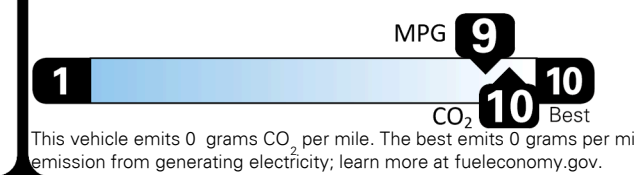

Inland Freight & Handling : \$1,495.00

TOTAL PRICE: \$61,855.00

EPA DOT Fuel Economy and Environment

Electric Vehicle

You save \$4,000
in fuel costs over 5 years compared to the average new vehicle.

Annual fuel cost \$900

Fuel Economy & Greenhouse Gas Rating (tailpipe only)

Smog Rating (tailpipe only)

Actual results will vary for many reasons, including driving conditions and how you drive and maintain your vehicle. The average new vehicle gets 29 MPG and costs \$8,500 to fuel over 5 years. Cost estimates are based on 15,000 miles per year at \$0.17 per kW-hr. MPGe is miles per gasoline gallon equivalent. Vehicle emissions are a significant cause of climate change and smog.