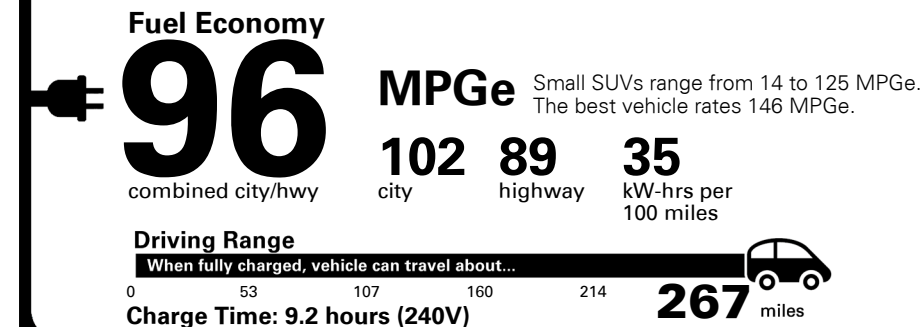

Inland Freight & Handling : \$1,495.00

TOTAL PRICE: \$61,855.00

EPA DOT Fuel Economy and Environment

Electric Vehicle

You save \$4,000
in fuel costs over 5 years compared to the average new vehicle.

Annual fuel cost \$900

Fuel Economy & Greenhouse Gas Rating (tailpipe only)

Smog Rating (tailpipe only)

Actual results will vary for many reasons, including driving conditions and how you drive and maintain your vehicle. The average new vehicle gets 29 MPG and costs \$8,500 to fuel over 5 years. Cost estimates are based on 15,000 miles per year at \$0.17 per kW-hr. MPGe is miles per gasoline gallon equivalent. Vehicle emissions are a significant cause of climate change and smog.