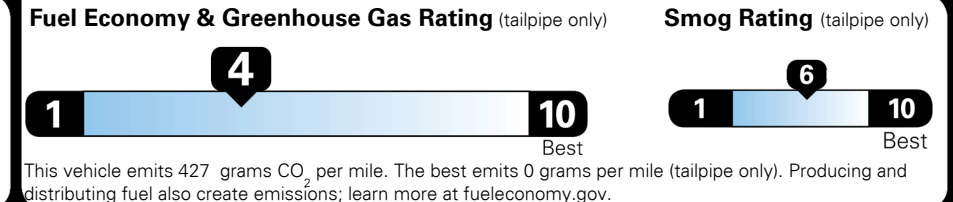

- 20-inch Alloy Wheels
- Panoramic Sunroof
- Premium Finish Trim
- Heated Steering Wheel
- Manual Rear Side Sunshades
- Genesis Digital Key

Full Tank of Gas

GENESIS WARRANTY

- 5-year/60,000-mile New Vehicle Warranty*
- 10-year/100,000-mile Powertrain Warranty*
- 7-year/Unlimited-mile Anti-perforation Warranty*
- Limited warranties, see retailer for details

Manufacturer's Suggested Retail Price: $63,750.00

ADDED FEATURES:

- *VIK BLACK(PH3) Paint $650.00
- *Cargo Mat $200.00
- *Cargo Net $80.00
- *First Aid Kit $65.00
- *All Season Fitted Liners $235.00
- *Fragrance Cartridges $160.00
- *Illuminated Door Sills $425.00
- *NFC Key Card $30.00

Accessories

SOLD TO: NJ712   **SHIPPED TO: NJ712**
GENESIS OF ENGLEWOOD
25 GRAND AVENUE
ENGLEWOOD NJ 07631

VIN: KMUHGESB4TU336271	EXTERIOR COLOR: VIK BLACK	INTERIOR/SEAT COLOR: OBSIDIAN BLACK/OBSIDIAN
MODEL: V0412A45	PORT OF ENTRY: PH	TRANSPORT: TRUCK
EMISSIONS: This vehicle is certified to meet emission requirements in all 50 states		ACCESSORY WEIGHT: 21 lbs./ 9 kgs.

Inland Freight & Handling : $1,495.00

TOTAL PRICE: $67,090.00

EPA DOT Fuel Economy and Environment

Gasoline Vehicle

Fuel Economy

21 MPG
combined city/hwy

19 MPG
city

24 MPG
highway

4.8 gallons per 100 miles

Standard SUVs range from 12 to 115 MPG. The best vehicle rates 146 MPGe.

You spend $6,250
more in fuel costs over 5 years compared to the average new vehicle.

Annual fuel cost $2,950

Actual results will vary for many reasons, including driving conditions and how you drive and maintain your vehicle. The average new vehicle gets 29 MPG and costs $8,500 to fuel over 5 years. Cost estimates are based on 15,000 miles per year at $ 4.15 per gallon. MPGe is miles per gasoline gallon equivalent. Vehicle emissions are a significant cause of climate change and smog.

fueleconomy.gov
Calculate personalized estimates and compare vehicles

GOVERNMENT 5-STAR SAFETY RATINGS

Overall Vehicle Score ★ ★ ★ ★ ★

Based on the combined rating of frontal, side and rollover. Should ONLY be compared to other vehicles of similar size and weight.

Frontal Crash	Driver Passenger	★ ★ ★ ★ ★
Based on the risk of injury in a frontal impact. Should ONLY be compared to other vehicles of similar size and weight.		
Side Crash	Front seat Rear seat	★ ★ ★ ★ ★
Based on the risk of injury in a side impact.		
Rollover		★ ★ ★ ★
Based on the risk of rollover in a single-vehicle crash.		

Manufacturer's suggested retail price includes manufacturer's recommended pre-delivery service. Gasoline license and title fees state and local taxes and dealer installed options and accessories are not included in the manufacturer's suggested retail price. This label has been affixed to this vehicle by Genesis Motor America, pursuant to the requirements of 15 U.S.C. 1231 et seq. which prohibits its removal or alteration prior to delivery to the ultimate purchaser.

Star ratings range from 1 to 5 stars (★★★★★) with 5 being the highest.
Source: National Highway Traffic Safety Administration (NHTSA).
www.safercar.gov or 1-888-327-4236

PARTS CONTENT INFORMATION

FOR VEHICLES IN THIS CARLINE: U.S./CANADIAN PARTS CONTENT: 3 %

MAJOR SOURCES OF FOREIGN PARTS CONTENT: KOREA: 80 %

FOR THIS VEHICLE: FINAL ASSEMBLY POINT: ULSAN, KOREA

COUNTRY OF ORIGIN:

ENGINE: KOREA   TRANSMISSION: KOREA

Note: Parts content does not include final assembly, distribution, or other non-parts costs.