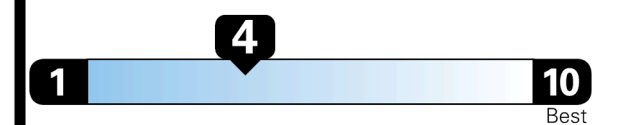

EPA DOT Fuel Economy and Environment

Gasoline Vehicle

Fuel Economy

19 MPG
combined city/hwy

16 MPG
city

22 MPG
highway

5.3 gallons per 100 miles

Standard SUVs range from 12 to 115 MPG. The best vehicle rates 146 MPGe.

You spend $8,000
more in fuel costs over 5 years compared to the average new vehicle.

Annual fuel cost $3,300

Fuel Economy & Greenhouse Gas Rating (tailpipe only)

Smog Rating (tailpipe only)