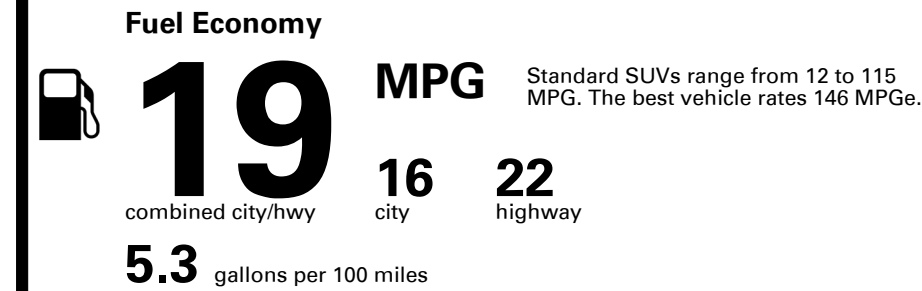

Inland Freight & Handling : \$1,495.00

TOTAL PRICE: \$84,475.00

EPA DOT Fuel Economy and Environment

Gasoline Vehicle

You spend \$8,000
more in fuel costs over 5 years compared to the average new vehicle.