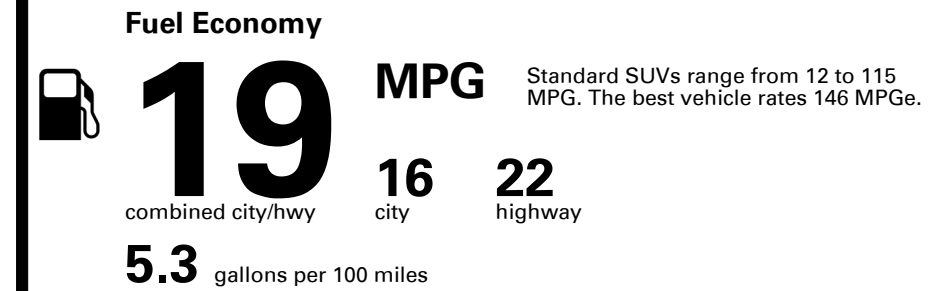

## EPA DOT Fuel Economy and Environment

Gasoline Vehicle

**You spend \$8,000**  
more in fuel costs over 5 years compared to the average new vehicle.

**Annual fuel cost \$3,300**

**Fuel Economy & Greenhouse Gas Rating** (tailpipe only)