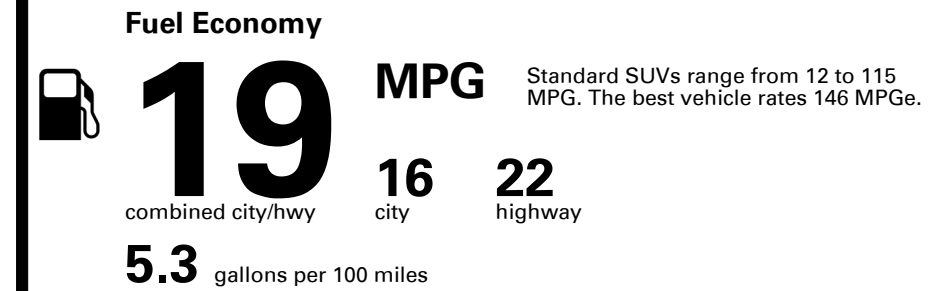

TOTAL PRICE: \$85,365.00

EPA DOT Fuel Economy and Environment

Gasoline Vehicle

You spend \$8,000
more in fuel costs over 5 years compared to the average new vehicle.

Annual fuel cost \$3,300

Fuel Economy & Greenhouse Gas Rating (tailpipe only)