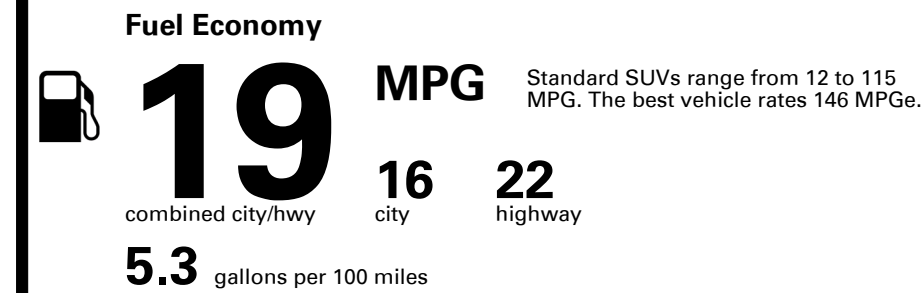

## EPA DOT Fuel Economy and Environment

Gasoline Vehicle

**You spend \$8,000**  
more in fuel costs over 5 years compared to the average new vehicle.

**Annual fuel cost \$3,300**

**Fuel Economy & Greenhouse Gas Rating** (tailpipe only)