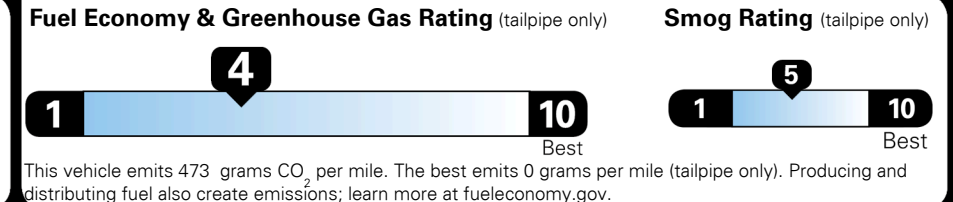

Full Tank of Gas

GENESIS WARRANTY

- 5-year/60,000-mile New Vehicle Warranty*
- 10-year/100,000-mile Powertrain Warranty*
- 7-year/Unlimited-mile Anti-perforation Warranty*
- Limited warranties, see retailer for details

Manufacturer's Suggested Retail Price: $75,950.00

ADDED FEATURES:

- *STORR GREEN(KGN) Paint $650.00
- Accessories
- *Cargo Net $80.00
- *First Aid Kit $65.00
- *Fragrance Cartridges $160.00
- *NFC Key Card $30.00
- *Tow Hitch $805.00

SOLD TO: NJ712   **SHIPPED TO: NJ712**
GENESIS OF ENGLEWOOD
25 GRAND AVENUE
ENGLEWOOD NJ 07631

VIN: KMUHDESC7TU329297	EXTERIOR COLOR: STORR GREEN	INTERIOR/SEAT COLOR: VANILLA BEIGE/SMOKY
MODEL: V0482A65	PORT OF ENTRY: PH	TRANSPORT: TRUCK
ACCESSORY WEIGHT: 77 lbs./ 35 kgs.		

EMISSIONS:
This vehicle is certified to meet emission requirements in all 50 states

Inland Freight & Handling : $1,495.00

TOTAL PRICE: $79,235.00

EPA DOT Fuel Economy and Environment

Gasoline Vehicle

Fuel Economy

19 MPG
combined city/hwy

16 MPG
city

22 MPG
highway

5.3 gallons per 100 miles

Standard SUVs range from 12 to 115 MPG. The best vehicle rates 146 MPGe.

You spend $8,000
more in fuel costs over 5 years compared to the average new vehicle.

Annual fuel cost $3,300

Actual results will vary for many reasons, including driving conditions and how you drive and maintain your vehicle. The average new vehicle gets 29 MPG and costs $8,500 to fuel over 5 years. Cost estimates are based on 15,000 miles per year at $ 4.15 per gallon. MPGe is miles per gasoline gallon equivalent. Vehicle emissions are a significant cause of climate change and smog.

fueleconomy.gov
Calculate personalized estimates and compare vehicles

GOVERNMENT 5-STAR SAFETY RATINGS

Overall Vehicle Score ★ ★ ★ ★ ★

Based on the combined rating of frontal, side and rollover. Should ONLY be compared to other vehicles of similar size and weight.

Frontal Crash	Driver	★ ★ ★ ★ ★
Crash	Passenger	★ ★ ★ ★ ★
Side Crash	Front seat	★ ★ ★ ★ ★
Crash	Rear seat	★ ★ ★ ★ ★
Rollover		★ ★ ★ ★ ★

Based on the risk of injury in a frontal impact. Should ONLY be compared to other vehicles of similar size and weight.

Based on the risk of injury in a side impact.

Based on the risk of rollover in a single-vehicle crash.

Manufacturer's suggested retail price includes manufacturer's recommended pre-delivery service. Gasoline license and title fees state and local taxes and dealer installed options and accessories are not included in the manufacturer's suggested retail price. This label has been affixed to this vehicle by Genesis Motor America, pursuant to the requirements of 15 U.S.C. 1231 et seq. which prohibits its removal or alteration prior to delivery to the ultimate purchaser.

Star ratings range from 1 to 5 stars (★★★★★) with 5 being the highest.
Source: National Highway Traffic Safety Administration (NHTSA).
www.safercar.gov or 1-888-327-4236

PARTS CONTENT INFORMATION

FOR VEHICLES IN THIS CARLINE: U.S./CANADIAN PARTS CONTENT: 3 %

MAJOR SOURCES OF FOREIGN PARTS CONTENT: KOREA: 80 %

FOR THIS VEHICLE: FINAL ASSEMBLY POINT: ULSAN, KOREA

COUNTRY OF ORIGIN:

ENGINE: KOREA   TRANSMISSION: KOREA

Note: Parts content does not include final assembly, distribution, or other non-parts costs.