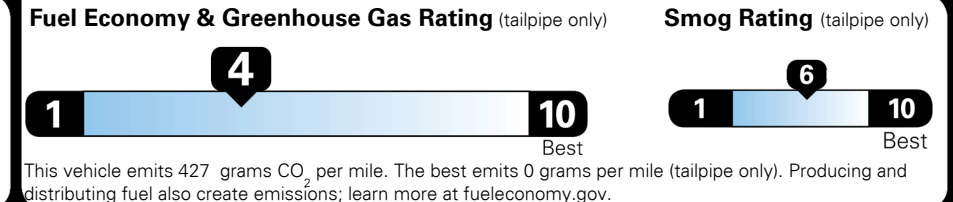

Full Tank of Gas

GENESIS WARRANTY

- 5-year/60,000-mile New Vehicle Warranty*
- 10-year/100,000-mile Powertrain Warranty*
- 7-year/Unlimited-mile Anti-perforation Warranty*
- Limited warranties, see retailer for details

Manufacturer's Suggested Retail Price: $73,500.00

ADDED FEATURES:

- *STORR GREEN MATTE(MKG) Paint $1,500.00
- *Crossbars $520.00
- *Roadside Assistance Kit $105.00
- *First Aid Kit $65.00
- *Fragrance Cartridges $160.00
- *NFC Key Card $30.00
- *Severe Weather Kit $85.00

SOLD TO: NJ712
GENESIS OF ENGLEWOOD
25 GRAND AVENUE
ENGLEWOOD NJ 07631

SHIPPED TO: NJ712

VIN: KMHUCESB9TU340201	EXTERIOR COLOR: STORR GREEN MATTE	INTERIOR/SEAT COLOR: EARTH BROWN/SMOKY
MODEL: V0442A45	PORT OF ENTRY: PH	TRANSPORT: TRUCK
EMISSIONS: This vehicle is certified to meet emission requirements in all 50 states		ACCESSORY WEIGHT: 20 lbs./ 9 kgs.

Inland Freight & Handling : $1,495.00

TOTAL PRICE: $77,460.00

EPA DOT Fuel Economy and Environment

Gasoline Vehicle

Fuel Economy

21 MPG
combined city/hwy

19 MPG
city

24 MPG
highway

4.8 gallons per 100 miles

Standard SUVs range from 12 to 115 MPG. The best vehicle rates 146 MPGe.

You spend $6,250
more in fuel costs over 5 years compared to the average new vehicle.

Annual fuel cost $2,950

Actual results will vary for many reasons, including driving conditions and how you drive and maintain your vehicle. The average new vehicle gets 29 MPG and costs $8,500 to fuel over 5 years. Cost estimates are based on 15,000 miles per year at $ 4.15 per gallon. MPGe is miles per gasoline gallon equivalent. Vehicle emissions are a significant cause of climate change and smog.

fueleconomy.gov

Calculate personalized estimates and compare vehicles

GOVERNMENT 5-STAR SAFETY RATINGS

Overall Vehicle Score ★ ★ ★ ★ ★

Based on the combined rating of frontal, side and rollover. Should ONLY be compared to other vehicles of similar size and weight.

Frontal Crash	Driver Passenger	★ ★ ★ ★
Based on the risk of injury in a frontal impact. Should ONLY be compared to other vehicles of similar size and weight.		
Side Crash	Front seat Rear seat	★ ★ ★ ★ ★
Based on the risk of injury in a side impact.		
Rollover		★ ★ ★ ★
Based on the risk of rollover in a single-vehicle crash.		

Star ratings range from 1 to 5 stars (★★★★★) with 5 being the highest.
Source: National Highway Traffic Safety Administration (NHTSA).
www.safercar.gov or 1-888-327-4236

Manufacturer's suggested retail price includes manufacturer's recommended pre-delivery service. Gasoline license and title fees state and local taxes and dealer installed options and accessories are not included in the manufacturer's suggested retail price. This label has been affixed to this vehicle by Genesis Motor America, pursuant to the requirements of 15 U.S.C. 1231 et seq. which prohibits its removal or alteration prior to delivery to the ultimate purchaser.

PARTS CONTENT INFORMATION

FOR VEHICLES IN THIS CARLINE: U.S./CANADIAN PARTS CONTENT: 3 %

MAJOR SOURCES OF FOREIGN PARTS CONTENT: KOREA: 80 %

FOR THIS VEHICLE: FINAL ASSEMBLY POINT: ULSAN, KOREA

COUNTRY OF ORIGIN:

ENGINE: KOREA TRANSMISSION: KOREA

Note: Parts content does not include final assembly, distribution, or other non-parts costs.