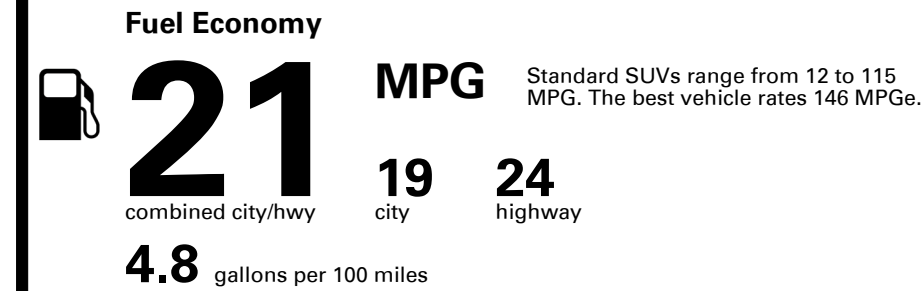

Inland Freight & Handling : \$1,495.00

TOTAL PRICE: \$76,590.00

EPA DOT Fuel Economy and Environment

Gasoline Vehicle

You spend \$6,250
 more in fuel costs over 5 years compared to the average new vehicle.