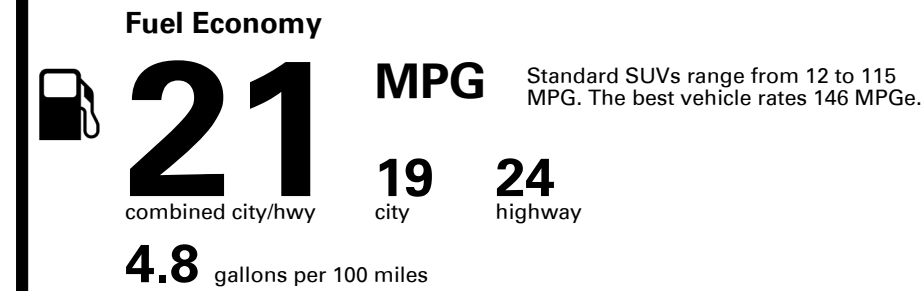

TOTAL PRICE: \$77,440.00

Inland Freight & Handling : \$1,495.00

EPA DOT Fuel Economy and Environment

Gasoline Vehicle

You spend \$6,250
more in fuel costs over 5 years compared to the average new vehicle.