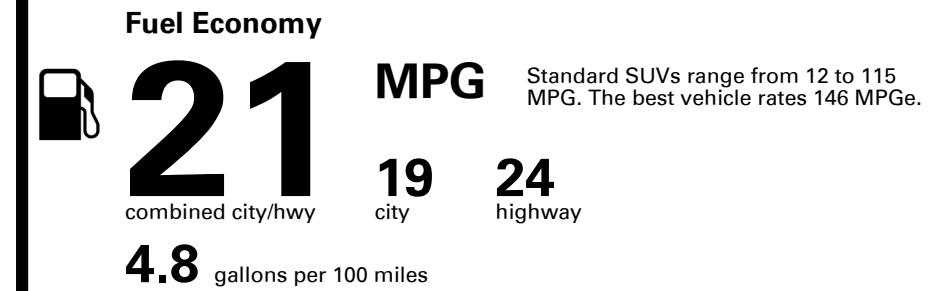

Inland Freight & Handling : \$1,495.00

TOTAL PRICE: \$72,415.00

EPA DOT Fuel Economy and Environment

Gasoline Vehicle

You spend \$6,250
more in fuel costs over 5 years compared to the average new vehicle.