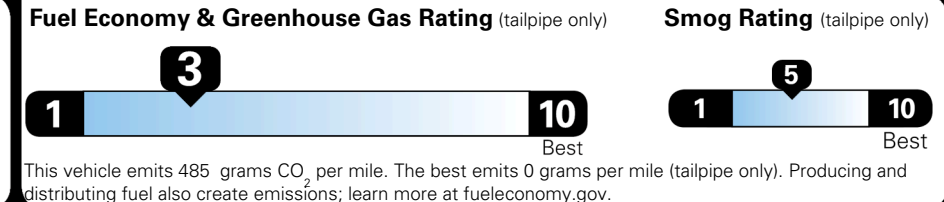

- 27" OLED Instrument Cluster & Navigation
- SiriusXM® Radio w/ 90-day trial subscription; Not Available in AK & HI
- Wireless Apple CarPlay® & Android Auto™
- Bang & Olufsen® Premium Audio
- Genesis Digital Key
- Wireless Device Charger - Front

Full Tank of Gas

GENESIS WARRANTY

- 5-year/60,000-mile New Vehicle Warranty*
- 10-year/100,000-mile Powertrain Warranty*
- 7-year/Unlimited-mile Anti-perforation Warranty*
- Limited warranties, see retailer for details

Manufacturer's Suggested Retail Price: $78,350.00

ADDED FEATURES:

- *SAVILE SILVER(SSS) Paint $650.00
- Accessories
- *Cargo Mat $200.00
- *Bumper Applique $90.00
- *First Aid Kit $65.00
- *Cargo Blocks $40.00
- *NFC Key Card $30.00

SOLD TO: NJ712 SHIPPED TO: NJ712
GENESIS OF ENGLEWOOD
25 GRAND AVENUE
ENGLEWOOD NJ 07631

VIN: KMTGG4SD9TU336357	EXTERIOR COLOR: SAVILE SILVER	INTERIOR/SEAT COLOR: OBSIDIAN BLACK/OBSIDIAN
MODEL: 8C9AAJ9GS4A5	PORT OF ENTRY: PH	TRANSPORT: TRUCK
EMISSIONS: This vehicle is certified to meet emission requirements in all 50 states		ACCESSORY WEIGHT: 9 lbs./ 4 kgs.

TOTAL PRICE: $80,920.00

EPA DOT Fuel Economy and Environment

Gasoline Vehicle

Fuel Economy

18 MPG
combined city/hwy

15 city
24 highway

5.6 gallons per 100 miles

Large Cars range from 14 to 146 MPG. The best vehicle rates 146 MPG.

You spend $8,750
more in fuel costs over 5 years compared to the average new vehicle.

Annual fuel cost $3,450

Actual results will vary for many reasons, including driving conditions and how you drive and maintain your vehicle. The average new vehicle gets 29 MPG and costs $8,500 to fuel over 5 years. Cost estimates are based on 15,000 miles per year at $ 4.15 per gallon. MPGe is miles per gasoline gallon equivalent. Vehicle emissions are a significant cause of climate change and smog.

fueleconomy.gov
Calculate personalized estimates and compare vehicles

GOVERNMENT 5-STAR SAFETY RATINGS

Overall Vehicle Score ★ ★ ★ ★ ★

Based on the combined rating of frontal, side and rollover. Should ONLY be compared to other vehicles of similar size and weight.

Frontal Crash	Driver Passenger	★ ★ ★ ★ ★
Based on the risk of injury in a frontal impact. Should ONLY be compared to other vehicles of similar size and weight.		
Side Crash	Front seat Rear seat	★ ★ ★ ★ ★
Based on the risk of injury in a side impact.		
Rollover		★ ★ ★ ★ ★
Based on the risk of rollover in a single-vehicle crash.		

Manufacturer's suggested retail price includes manufacturer's recommended pre-delivery service. Gasoline license and title fees state and local taxes and dealer installed options and accessories are not included in the manufacturer's suggested retail price. This label has been affixed to this vehicle by Genesis Motor America, pursuant to the requirements of 15 U.S.C. 1231 et seq. which prohibits its removal or alteration prior to delivery to the ultimate purchaser.

Star ratings range from 1 to 5 stars (★★★★★) with 5 being the highest.
Source: National Highway Traffic Safety Administration (NHTSA).
www.safercar.gov or 1-888-327-4236

PARTS CONTENT INFORMATION

FOR VEHICLES IN THIS CARLINE: U.S./CANADIAN PARTS CONTENT: 3 %
MAJOR SOURCES OF FOREIGN PARTS CONTENT: KOREA: 80 %
FOR THIS VEHICLE: FINAL ASSEMBLY POINT: ULSAN, KOREA
COUNTRY OF ORIGIN:

ENGINE: KOREA **TRANSMISSION: KOREA**
Note: Parts content does not include final assembly, distribution, or other non-parts costs.