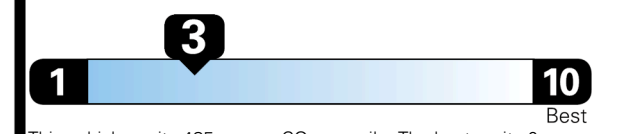

Fuel Economy & Greenhouse Gas Rating (tailpipe only)