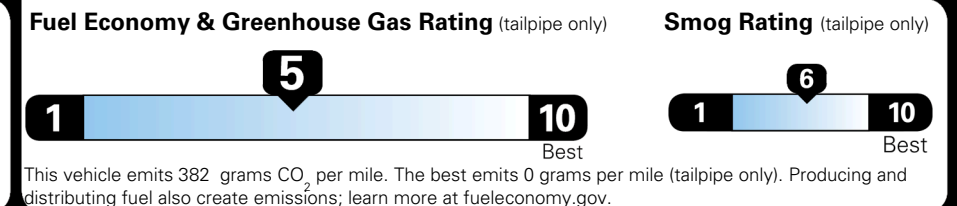

Full Tank of Gas

GENESIS WARRANTY

- 5-year/60,000-mile New Vehicle Warranty*
- 10-year/100,000-mile Powertrain Warranty*
- 7-year/Unlimited-mile Anti-perforation Warranty*
- Limited warranties, see retailer for details

Manufacturer's Suggested Retail Price: $64,040.00

ADDED FEATURES:

- *UYUNI WHITE(UYH) Paint $650.00

Accessories

- *Mudguards $160.00
- *First Aid Kit $65.00
- *Cargo Blocks $40.00

SOLD TO: NJ712
GENESIS OF ENGLEWOOD
25 GRAND AVENUE
ENGLEWOOD NJ 07631

SHIPPED TO: NJ712

Inland Freight & Handling : $1,495.00

VIN: KMTGB4SC8TU307938	EXTERIOR COLOR: UYUNI WHITE	INTERIOR/SEAT COLOR: NEW CAMEL/NEW CAMEL
MODEL: 8C3AAL9GS4A5	PORT OF ENTRY: PH	TRANSPORT: TRUCK
EMISSIONS: This vehicle is certified to meet emission requirements in all 50 states		ACCESSORY WEIGHT: 3 lbs./ 1 kgs.

TOTAL PRICE: $66,450.00

EPA DOT Fuel Economy and Environment

Gasoline Vehicle

Fuel Economy

23 MPG
combined city/hwy

20 city
29 highway

4.3 gallons per 100 miles

Large Cars range from 14 to 146 MPG. The best vehicle rates 146 MPGe.

You spend $5,000
more in fuel costs over 5 years compared to the average new vehicle.

Annual fuel cost $2,700

Actual results will vary for many reasons, including driving conditions and how you drive and maintain your vehicle. The average new vehicle gets 29 MPG and costs $8,500 to fuel over 5 years. Cost estimates are based on 15,000 miles per year at $ 4.15 per gallon. MPGe is miles per gasoline gallon equivalent. Vehicle emissions are a significant cause of climate change and smog.

fueleconomy.gov

Calculate personalized estimates and compare vehicles