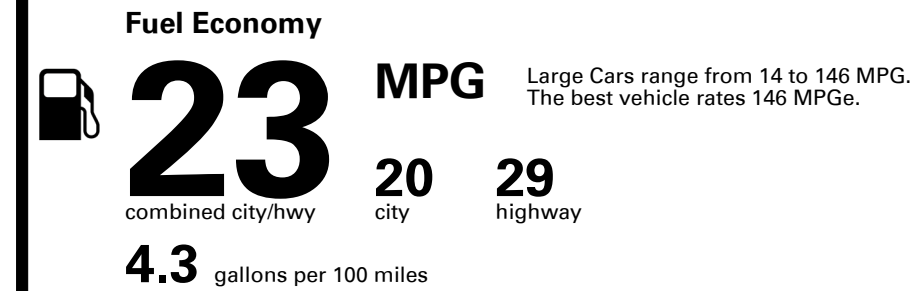

- 27" OLED Instrument Cluster & Navigation
- SiriusXM® Radio w/ 90-day trial subscription; Not Available in AK & HI
- Wireless Apple CarPlay® & Android Auto™

2.5T ADVANCED FEATURES

- 19-inch Alloy Wheels
- Panoramic Sunroof
- Power Hands-Free Smart Trunk w/ Auto Open
- Matte Finish Wood Trim
- Ventilated Front Seats
- 3-Zone Climate Control with Rear Controls
- Power Rear Sunshade & Manual Rear Side Sunshades
- Bang & Olufsen® Premium Audio
- Genesis Digital Key
- Wireless Device Charger - Front

Full Tank of Gas

GENESIS WARRANTY

- 5-year/60,000-mile New Vehicle Warranty*
- 10-year/100,000-mile Powertrain Warranty*
- 7-year/Unlimited-mile Anti-perforation Warranty*
- Limited warranties, see retailer for details

Manufacturer's Suggested Retail Price: $64,040.00

ADDED FEATURES:

- *VIK BLACK(PH3) Paint $650.00

Accessories

- *Cargo Tray $195.00
- *First Aid Kit $65.00
- *Illuminated Door Scuff Plates $425.00

SOLD TO: NJ712
GENESIS OF ENGLEWOOD
25 GRAND AVENUE
ENGLEWOOD NJ 07631

SHIPPED TO: NJ712

VIN: KMTGB4SC6TU333860	EXTERIOR COLOR: VIK BLACK	INTERIOR/SEAT COLOR: NEW CAMEL/NEW CAMEL
MODEL: S1432A45	PORT OF ENTRY: PH	TRANSPORT: TRUCK
EMISSIONS: This vehicle is certified to meet emission requirements in all 50 states		ACCESSORY WEIGHT: 9 lbs./ 4 kgs.

Inland Freight & Handling : $1,495.00

TOTAL PRICE: $66,870.00

EPA DOT Fuel Economy and Environment

Gasoline Vehicle

You spend $5,000
more in fuel costs over 5 years compared to the average new vehicle.

Annual fuel cost $2,700

Fuel Economy & Greenhouse Gas Rating (tailpipe only)

Smog Rating (tailpipe only)

Actual results will vary for many reasons, including driving conditions and how you drive and maintain your vehicle. The average new vehicle gets 29 MPG and costs $8,500 to fuel over 5 years. Cost estimates are based on 15,000 miles per year at $ 4.15 per gallon. MPG is miles per gasoline gallon equivalent. Vehicle emissions are a significant cause of climate change and smog.

fueleconomy.gov

Calculate personalized estimates and compare vehicles

GOVERNMENT 5-STAR SAFETY RATINGS

Overall Vehicle Score ★ ★ ★ ★ ★

Based on the combined rating of frontal, side and rollover. Should ONLY be compared to other vehicles of similar size and weight.

Frontal Crash Driver ★ ★ ★ ★
Passenger ★ ★ ★ ★ ★

Based on the risk of injury in a frontal impact. Should ONLY be compared to other vehicles of similar size and weight.

Side Crash Front seat ★ ★ ★ ★ ★
Rear seat ★ ★ ★ ★ ★

Based on the risk of injury in a side impact.

Rollover ★ ★ ★ ★ ★

Based on the risk of rollover in a single-vehicle crash.

Star ratings range from 1 to 5 stars (★★★★★) with 5 being the highest.

Source: National Highway Traffic Safety Administration (NHTSA).

www.safercar.gov or 1-888-327-4236

Manufacturer's suggested retail price includes manufacturer's recommended pre-delivery service. Gasoline license and title fees state and local taxes and dealer installed options and accessories are not included in the manufacturer's suggested retail price. This label has been affixed to this vehicle by Genesis Motor America, pursuant to the requirements of 15 U.S.C. 1231 et seq. which prohibits its removal or alteration prior to delivery to the ultimate purchaser.

PARTS CONTENT INFORMATION

FOR VEHICLES IN THIS CARLINE: U.S./CANADIAN PARTS CONTENT: 3 %

MAJOR SOURCES OF FOREIGN PARTS CONTENT: KOREA: 80 %

FOR THIS VEHICLE: FINAL ASSEMBLY POINT: ULSAN, KOREA

COUNTRY OF ORIGIN:

ENGINE: KOREA TRANSMISSION: KOREA

Note: Parts content does not include final assembly, distribution, or other non-parts costs.