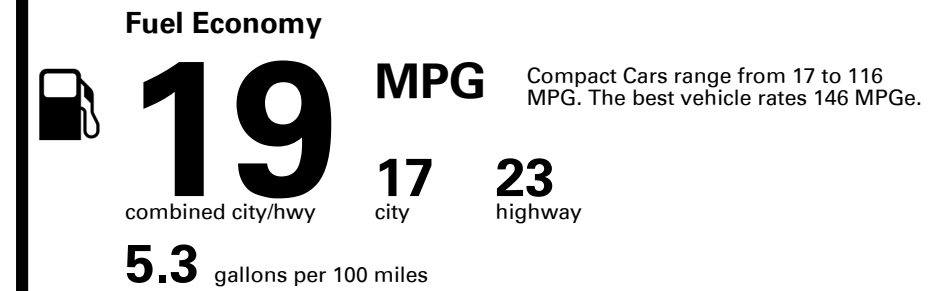

Inland Freight & Handling : \$1,395.00

TOTAL PRICE: \$58,080.00

EPA DOT Fuel Economy and Environment

Gasoline Vehicle

You spend \$8,000
more in fuel costs over 5 years compared to the average new vehicle.

Annual fuel cost \$3,300

Fuel Economy & Greenhouse Gas Rating (tailpipe only)

Smog Rating (tailpipe only)

This vehicle emits 466 grams CO₂ per mile. The best emits 0 grams per mile (tailpipe only). Producing and distributing fuel also create emissions; learn more at fueleconomy.gov.