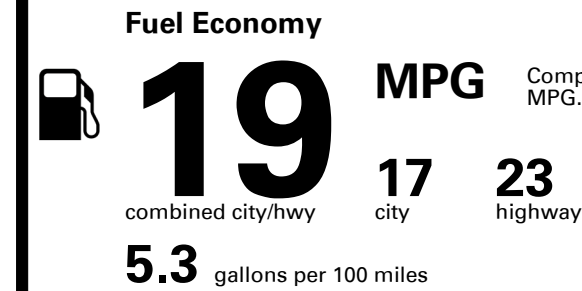

EMISSIONS:
This vehicle is certified to meet emission requirements in all 50 states

Inland Freight & Handling : \$1,395.00

TOTAL PRICE: \$58,130.00

EPA DOT Fuel Economy and Environment

Gasoline Vehicle

Compact Cars range from 17 to 116 MPG. The best vehicle rates 146 MPGe.

You spend \$8,000
more in fuel costs over 5 years
compared to the average new vehicle.

Annual fuel cost \$3,300

Fuel Economy & Greenhouse Gas Rating (tailpipe only)

Smog Rating (tailpipe only)

This vehicle emits 466 grams CO₂ per mile. The best emits 0 grams per mile (tailpipe only). Producing and distributing fuel also create emissions; learn more at fueleconomy.gov.