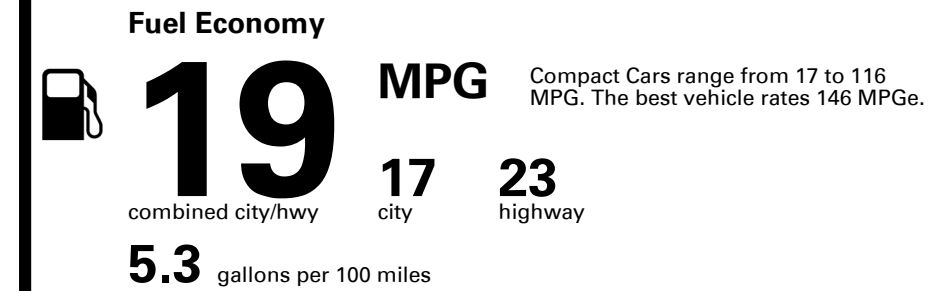

## EPA DOT Fuel Economy and Environment

Gasoline Vehicle

**You spend \$8,000**  
more in fuel costs over 5 years compared to the average new vehicle.

**Annual fuel cost \$3,300**

Fuel Economy & Greenhouse Gas Rating (tailpipe only)