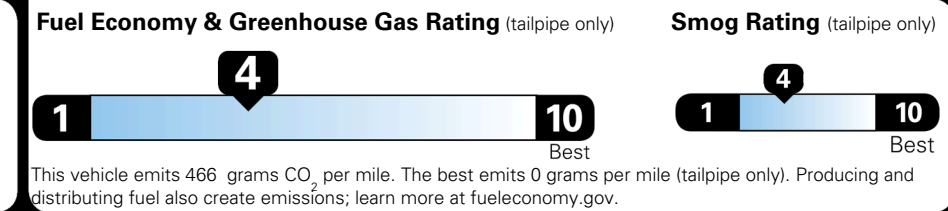

## EPA DOT Fuel Economy and Environment

Gasoline Vehicle

**You spend \$8,000**  
more in fuel costs over 5 years compared to the average new vehicle.

**Annual fuel cost \$3,300**

Actual results will vary for many reasons, including driving conditions and how you drive and maintain your vehicle. The average new vehicle gets 29 MPG and costs \$8,500 to fuel over 5 years. Cost estimates are based on 15,000 miles per year at \$ 4.15 per gallon. MPG is miles per gasoline gallon equivalent. Vehicle emissions are a significant cause of climate change and smog.