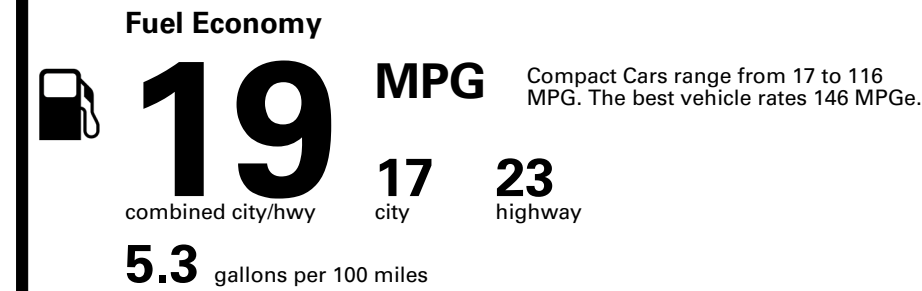

## EPA DOT Fuel Economy and Environment

Gasoline Vehicle

**You spend \$8,000**  
more in fuel costs over 5 years compared to the average new vehicle.

**Annual fuel cost \$3,300**

Actual results will vary for many reasons, including driving conditions and how you drive and maintain your vehicle. The average new vehicle gets 29 MPG and costs \$8,500 to fuel over 5 years. Cost estimates are based on 15,000 miles per year at \$ 4.15 per gallon. MPG is miles per gasoline gallon equivalent. Vehicle emissions are a significant cause of climate change and smog.