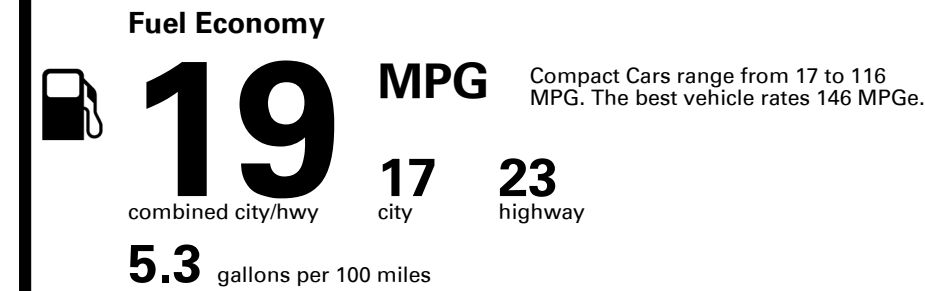

Inland Freight & Handling : \$1,395.00

TOTAL PRICE: \$58,170.00

EPA DOT Fuel Economy and Environment

Gasoline Vehicle

You spend \$8,000
more in fuel costs over 5 years compared to the average new vehicle.