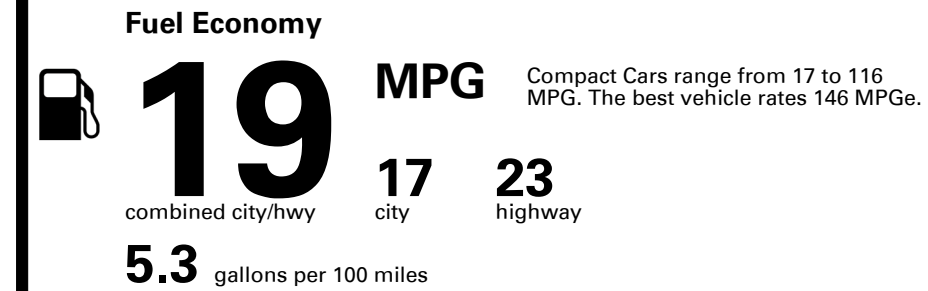

TOTAL PRICE: \$58,170.00

EPA DOT Fuel Economy and Environment

Gasoline Vehicle

You spend \$8,000
more in fuel costs over 5 years
compared to the average new vehicle.

Annual fuel cost \$3,300

Fuel Economy & Greenhouse Gas Rating (tailpipe only)