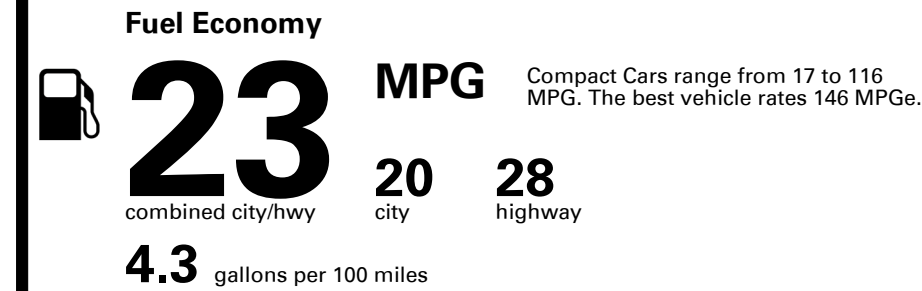

## EPA DOT Fuel Economy and Environment

Gasoline Vehicle

**You spend \$5,000**  
**more in fuel costs over 5 years**  
compared to the average new vehicle.

**Annual fuel cost \$2,700**

Fuel Economy & Greenhouse Gas Rating (tailpipe only)