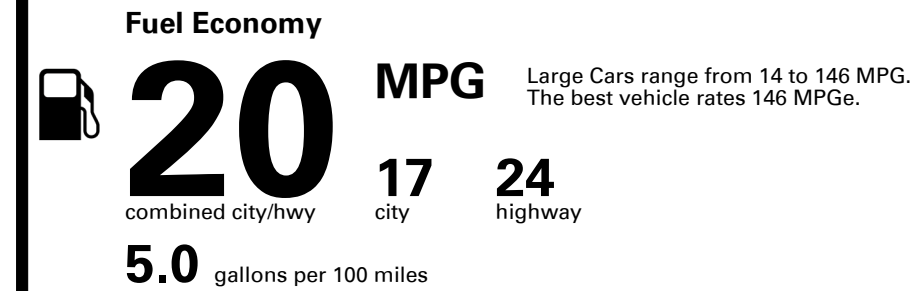

Inland Freight & Handling : \$1,495.00

TOTAL PRICE: \$108,190.00

EPA DOT Fuel Economy and Environment

Gasoline Vehicle

You spend \$7,000
more in fuel costs over 5 years
 compared to the average new vehicle.