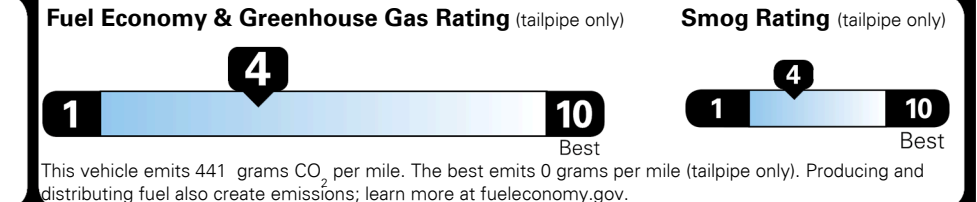

Actual results will vary for many reasons, including driving conditions and how you drive and maintain your vehicle. The average new vehicle gets 29 MPG and costs $8,500 to fuel over 5 years. Cost estimates are based on 15,000 miles per year at $ 4.15 per gallon. MPGe is miles per gasoline gallon equivalent. Vehicle emissions are a significant cause of climate change and smog.

fueleconomy.gov

Calculate personalized estimates and compare vehicles

GOVERNMENT 5-STAR SAFETY RATINGS

This vehicle has not been rated by the government for overall vehicle score, frontal crash, side crash or rollover risk.

Source: National Highway Traffic Safety Administration (NHTSA).
www.safercar.gov or 1-888-327-4236

Manufacturer's suggested retail price includes manufacturer's recommended pre-delivery service. Gasoline license and title fees state and local taxes and dealer installed options and accessories are not included in the manufacturer's suggested retail price. This label has been affixed to this vehicle by Genesis Motor America, pursuant to the requirements of 15 U.S.C. 1231 et seq. which prohibits its removal or alteration prior to delivery to the ultimate purchaser.

PARTS CONTENT INFORMATION

FOR VEHICLES IN THIS CARLINE: U.S./CANADIAN PARTS CONTENT: 2 %

MAJOR SOURCES OF FOREIGN PARTS CONTENT: KOREA: 85 %

FOR THIS VEHICLE: FINAL ASSEMBLY POINT: ULSAN, KOREA

COUNTRY OF ORIGIN:

ENGINE: KOREA TRANSMISSION: KOREA

Note: Parts content does not include final assembly, distribution, or other non-parts costs.