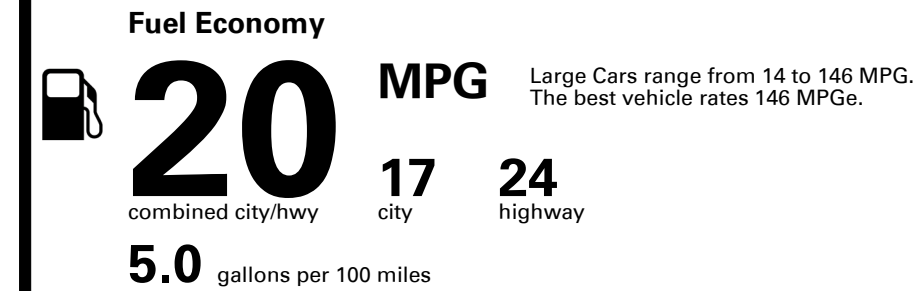

Inland Freight & Handling : \$1,495.00

TOTAL PRICE: \$108,230.00

EPA DOT Fuel Economy and Environment

Gasoline Vehicle

You spend \$7,000
more in fuel costs over 5 years
compared to the average new vehicle.