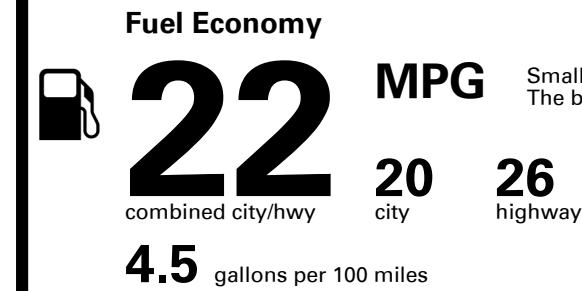

Inland Freight & Handling : \$1,495.00

TOTAL PRICE: \$62,800.00

EPA DOT Fuel Economy and Environment

Gasoline Vehicle

Small SUVs range from 14 to 125 MPG. The best vehicle rates 146 MPGe.

You spend \$5,750
more in fuel costs over 5 years
compared to the average new vehicle.