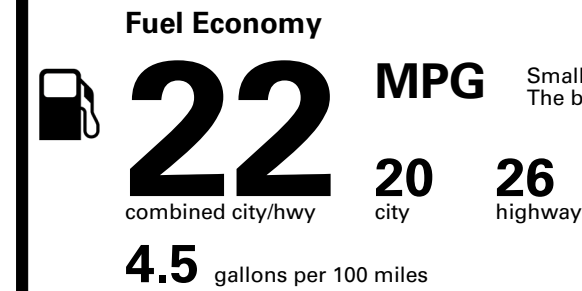

Inland Freight & Handling : \$1,495.00

TOTAL PRICE: \$61,940.00

119 A

EPA DOT Fuel Economy and Environment

Gasoline Vehicle

Small SUVs range from 14 to 125 MPG. The best vehicle rates 146 MPGe.

You spend \$5,750
more in fuel costs over 5 years
compared to the average new vehicle.

Annual fuel cost \$2,850

Fuel Economy & Greenhouse Gas Rating (tailpipe only)

Smog Rating (tailpipe only)

This vehicle emits 402 grams CO₂ per mile. The best emits 0 grams per mile (tailpipe only). Producing and distributing fuel also create emissions; learn more at fueleconomy.gov.