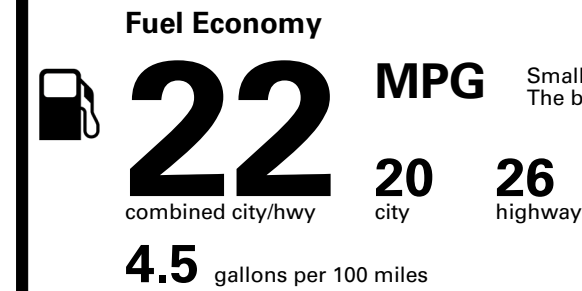

Inland Freight & Handling : \$1,495.00

TOTAL PRICE: \$62,645.00

128 A

EPA DOT Fuel Economy and Environment

Gasoline Vehicle

Small SUVs range from 14 to 125 MPG. The best vehicle rates 146 MPGe.

You spend \$5,750
more in fuel costs over 5 years
compared to the average new vehicle.

Annual fuel cost \$2,850

Fuel Economy & Greenhouse Gas Rating (tailpipe only)

Smog Rating (tailpipe only)

This vehicle emits 402 grams CO₂ per mile. The best emits 0 grams per mile (tailpipe only). Producing and distributing fuel also create emissions; learn more at fueleconomy.gov.