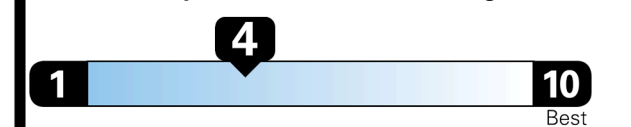

## EPA DOT Fuel Economy and Environment

Gasoline Vehicle

**You spend \$5,750**  
more in fuel costs over 5 years compared to the average new vehicle.

**Annual fuel cost \$2,850**

**Fuel Economy & Greenhouse Gas Rating** (tailpipe only)