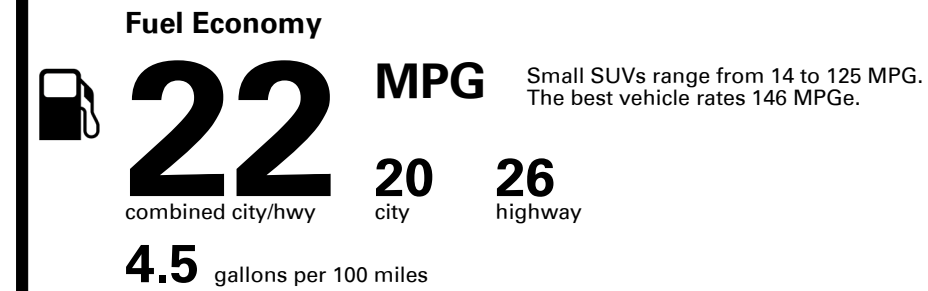

SPORT PRESTIGE FEATURES

- Sport Appearance
- 21-inch Alloy Wheels with All-Season tires
- Sport Leather Seating Surfaces
- Aluminum Sport Trim
- Power Driver Seat Bolster + Cushion Extension + Ergo Motion Seat
- 3-Zone Climate Control
- Genesis Digital Key
- 2nd Row AC Power Outlet

ADDITIONAL STANDARD FEATURES

- Carpeted Floor Mats

Full Tank of Gas

GENESIS WARRANTY

- 5-year / 60,000-mile New Vehicle Warranty*
- 10-year / 100,000-mile Powertrain Warranty*
- 7-year / Unlimited-mile Anti-perforation Warranty*
- * Limited warranties, see dealer for details

Manufacturer's Suggested Retail Price: $59,795.00

ADDED FEATURES:

- *VIK BLACK(PH3) Paint $650.00
- Accessories
- *Cargo Blocks $40.00
- *Cargo Mat, Up Seatback $200.00
- *Cargo Net $55.00
- *First Aid Kit $65.00
- *Illuminated Door Scuff Plates $425.00
- *NFC Key Card $30.00

SOLD TO: NY703
GENESIS OF THE NORTH SHORE
430-440 PLAINVIEW ROAD
HICKSVILLE NY 11801

SHIPPED TO: NY703

Inland Freight & Handling : $1,495.00

VIN: 5NMMFDTB5TH063359	EXTERIOR COLOR: VIK BLACK	INTERIOR/SEAT COLOR: SEVILLA RED/OBSIDIAN
MODEL: U0452A45	PORT OF ENTRY: MA	TRANSPORT: TRUCK
EMISSIONS: This vehicle is certified to meet emission requirements in all 50 states		ACCESSORY WEIGHT: 10 lbs./ 4 kgs.

TOTAL PRICE: $62,755.00

EPA DOT Fuel Economy and Environment

Gasoline Vehicle

You spend $5,750
more in fuel costs over 5 years compared to the average new vehicle.

Annual fuel cost $2,850

Fuel Economy & Greenhouse Gas Rating (tailpipe only)

Smog Rating (tailpipe only)

This vehicle emits 402 grams CO₂ per mile. The best emits 0 grams per mile (tailpipe only). Producing and distributing fuel also create emissions; learn more at fueleconomy.gov.

Actual results will vary for many reasons, including driving conditions and how you drive and maintain your vehicle. The average new vehicle gets 29 MPG and costs $8,500 to fuel over 5 years. Cost estimates are based on 15,000 miles per year at $ 4.15 per gallon. MPGe is miles per gasoline gallon equivalent. Vehicle emissions are a significant cause of climate change and smog.

fueleconomy.gov

Calculate personalized estimates and compare vehicles

GOVERNMENT 5-STAR SAFETY RATINGS

Overall Vehicle Score ★ ★ ★ ★ ★

Based on the combined rating of frontal, side and rollover. Should ONLY be compared to other vehicles of similar size and weight.

Frontal	Driver	★ ★ ★ ★ ★
Crash	Passenger	★ ★ ★ ★ ★

Based on the risk of injury in a frontal impact. Should ONLY be compared to other vehicles of similar size and weight.

Side	Front seat	★ ★ ★ ★ ★
Crash	Rear seat	★ ★ ★ ★ ★

Based on the risk of injury in a side impact.

Rollover ★ ★ ★ ★

Based on the risk of rollover in a single-vehicle crash.

Star ratings range from 1 to 5 stars (★★★★★) with 5 being the highest.

Source: National Highway Traffic Safety Administration (NHTSA).

www.safercar.gov or 1-888-327-4236

Manufacturer's suggested retail price includes manufacturer's recommended pre-delivery service. Gasoline license and title fees state and local taxes and dealer installed options and accessories are not included in the manufacturer's suggested retail price. This label has been affixed to this vehicle by Genesis Motor America, pursuant to the requirements of 15 U.S.C. 1231 et seq. which prohibits its removal or alteration prior to delivery to the ultimate purchaser.

PARTS CONTENT INFORMATION

FOR VEHICLES IN THIS CARLINE: U.S./CANADIAN PARTS CONTENT: 26 %

MAJOR SOURCES OF FOREIGN PARTS CONTENT: KOREA: 64 %

FOR THIS VEHICLE: FINAL ASSEMBLY POINT: MONTGOMERY, ALABAMA

COUNTRY OF ORIGIN:

ENGINE: KOREA TRANSMISSION: KOREA

Note: Parts content does not include final assembly, distribution, or other non-parts costs.