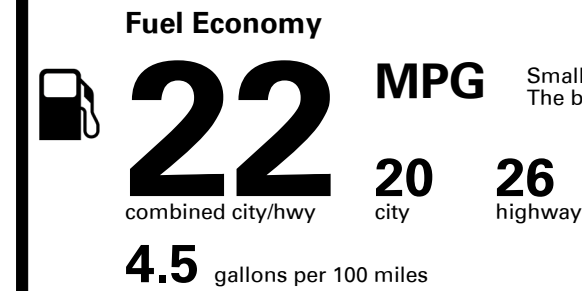

Inland Freight & Handling : \$1,495.00

TOTAL PRICE: \$62,875.00

EPA DOT Fuel Economy and Environment

Gasoline Vehicle

Small SUVs range from 14 to 125 MPG. The best vehicle rates 146 MPGe.

You spend \$5,750
more in fuel costs over 5 years
compared to the average new vehicle.