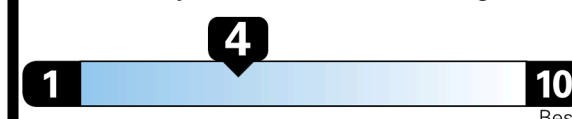

Fuel Economy & Greenhouse Gas Rating (tailpipe only)