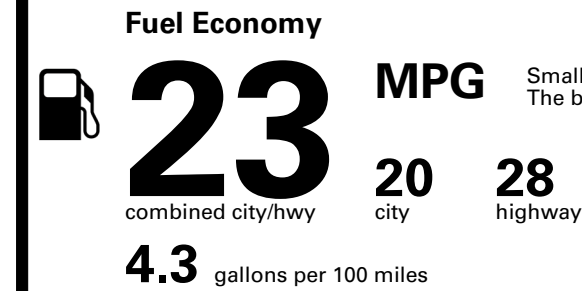

Inland Freight & Handling : \$1,495.00

TOTAL PRICE: \$59,530.00

EPA DOT Fuel Economy and Environment

Gasoline Vehicle

Small SUVs range from 14 to 125 MPG. The best vehicle rates 146 MPGe.

You spend \$5,000
more in fuel costs over 5 years
compared to the average new vehicle.