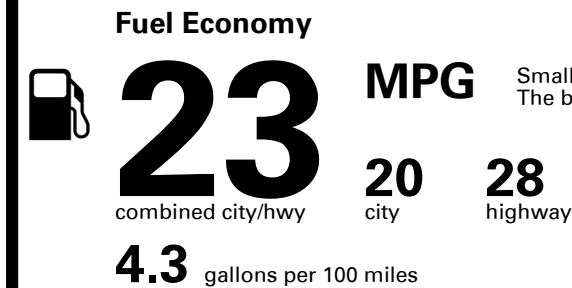

EMISSIONS:
This vehicle is certified to meet emission requirements in all 50 states

Inland Freight & Handling : \$1,495.00

TOTAL PRICE: \$59,390.00

85 A

EPA DOT Fuel Economy and Environment

Gasoline Vehicle

You spend \$5,000 more in fuel costs over 5 years compared to the average new vehicle.

Annual fuel cost \$2,700

Fuel Economy & Greenhouse Gas Rating (tailpipe only)

Smog Rating (tailpipe only)

This vehicle emits 393 grams CO₂ per mile. The best emits 0 grams per mile (tailpipe only). Producing and distributing fuel also create emissions; learn more at fueleconomy.gov.