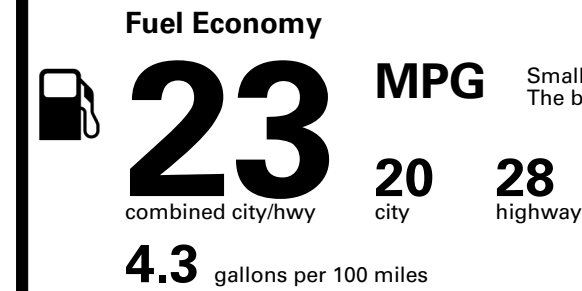

EMISSIONS:
This vehicle is certified to meet emission requirements in all 50 states

Inland Freight & Handling : \$1,495.00

TOTAL PRICE: \$58,580.00

EPA DOT Fuel Economy and Environment

Gasoline Vehicle

Small SUVs range from 14 to 125 MPG. The best vehicle rates 146 MPGe.

You spend \$5,000
more in fuel costs over 5 years
compared to the average new vehicle.

Annual fuel cost \$2,700

Fuel Economy & Greenhouse Gas Rating (tailpipe only)

Smog Rating (tailpipe only)

This vehicle emits 393 grams CO₂ per mile. The best emits 0 grams per mile (tailpipe only). Producing and distributing fuel also create emissions; learn more at fueleconomy.gov.