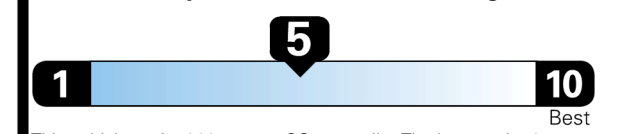

Small SUVs range from 14 to 125 MPG. The best vehicle rates 146 MPGe.

You spend \$5,000
more in fuel costs over 5 years compared to the average new vehicle.

Annual fuel cost \$2,700

Fuel Economy & Greenhouse Gas Rating (tailpipe only)