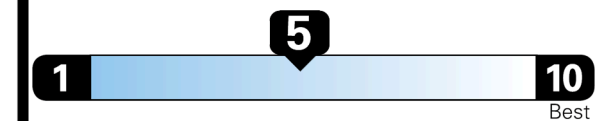

2026 GV70 2.5T ADVANCED AWD

THE GENESIS EXPERIENCE

- 3 Yr / 36K Complimentary Maintenance
- 3 Yr / 36K Complimentary Service Valet *
- 3 Yr Complimentary Map Care ·
- Complimentary Genesis Connected Services *
- * Exclusions may apply, see retailer for details

STANDARD FEATURES:

ADVANCED SAFETY TECHNOLOGY

- Forward Collision-Avoidance Assist
- Lane Keeping Assist
- Lane Following Assist
- Driver Attention Warning
- Parking Distance Warning
- Blind-Spot Collision Avoidance-Assist
- Rear Cross-Traffic Collision Avoidance-Assist
- Rearview Camera
- Safe Exit Assist
- Forward Attention Warning

POWERTRAIN TECHNOLOGY

- 2.5L Inline 4 Turbo GDI
- 8-speed Automatic Transmission

EXTERIOR

- 19-inch Alloy Wheels
- Power Hands-Free Smart Liftgate w/ Auto Open
- High Beam Assist
- Panoramic Sunroof
- Power Folding Mirrors + Logo Lamp

COMFORT & CONVENIENCE

- Power Driver's Seat w/ Power Lumbar
- Power Front Passenger Seat
- Heated Front Seats
- Smart Cruise Control
- Intelligent Speed Limit Assist
- Highway Driving Assist
- Power Tilt & Telescopic Steering Wheel

COMFORT & CONVENIENCE(cont.)

- Adjustable Interior Ambient Lighting

MULTIMEDIA & CONNECTIVITY

- 27" OLED Instrument Cluster & Navigation
- SiriusXM® Radio w/ 90-day trial subscription; Not Available in AK & HI
- Apple CarPlay® & Android Auto™
- Wireless Phone Charger
- Genesis Connected Services
- Fingerprint Recognition

ADVANCED FEATURES

- Leather Seating Surfaces
- Back Lighting Film Trim
- Front Passenger Seat w/ Power Lumbar
- Bang & Olufsen® Premium Audio
- Surround View Monitor
- Blind-Spot View Monitor
- Parking Collision-Avoidance Assist
- Advanced Rear Occupant Alert
- Ventilated Front Seats
- Heated Steering Wheel

ADDITIONAL STANDARD FEATURES