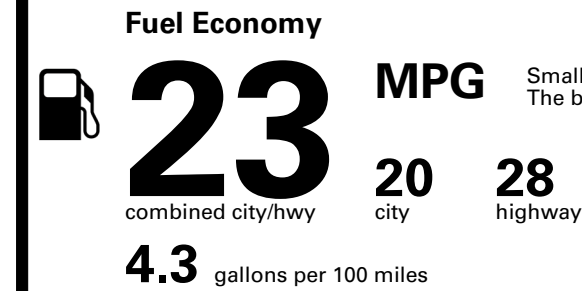

Inland Freight & Handling : \$1,495.00

TOTAL PRICE: \$59,595.00

EPA DOT Fuel Economy and Environment

Gasoline Vehicle

Small SUVs range from 14 to 125 MPG. The best vehicle rates 146 MPGe.

You spend \$5,000
more in fuel costs over 5 years
compared to the average new vehicle.