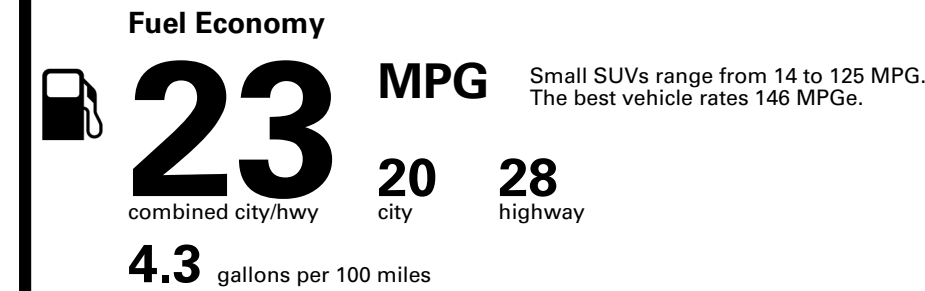

Inland Freight & Handling : \$1,495.00

TOTAL PRICE: \$59,595.00

EPA DOT Fuel Economy and Environment

Gasoline Vehicle

You spend \$5,000
more in fuel costs over 5 years compared to the average new vehicle.