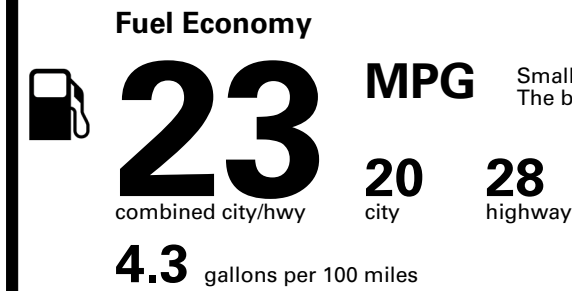

## EPA DOT Fuel Economy and Environment

Gasoline Vehicle

Small SUVs range from 14 to 125 MPG. The best vehicle rates 146 MPGe.

**You spend \$5,000**  
**more in fuel costs over 5 years**  
compared to the average new vehicle.