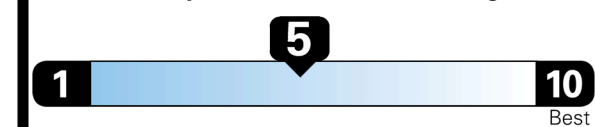

EPA DOT Fuel Economy and Environment

Gasoline Vehicle

Fuel Economy

23 MPG
combined city/hwy

20 MPG
city

28 MPG
highway

4.3 gallons per 100 miles

Small SUVs range from 14 to 125 MPG. The best vehicle rates 146 MPGe.

You spend $5,000
more in fuel costs over 5 years
compared to the average new vehicle.

Annual fuel cost $2,700

Fuel Economy & Greenhouse Gas Rating (tailpipe only)