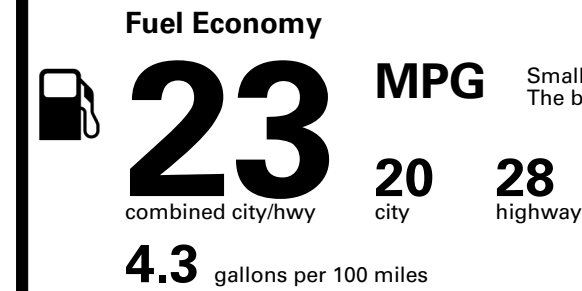

EMISSIONS:
This vehicle is certified to meet emission requirements in all 50 states

Inland Freight & Handling : \$1,495.00

TOTAL PRICE: \$59,470.00

EPA DOT Fuel Economy and Environment

Gasoline Vehicle

Small SUVs range from 14 to 125 MPG. The best vehicle rates 146 MPGe.