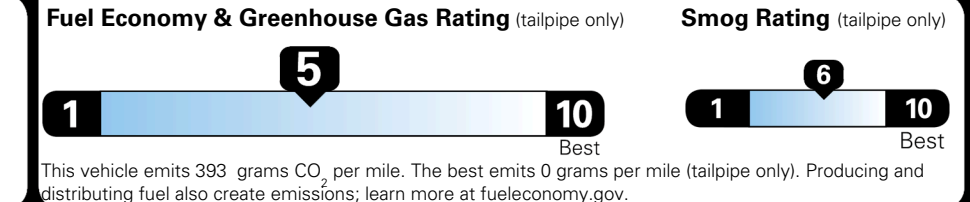

Actual results will vary for many reasons, including driving conditions and how you drive and maintain your vehicle. The average new vehicle gets 29 MPG and costs $8,500 to fuel over 5 years. Cost estimates are based on 15,000 miles per year at $ 4.15 per gallon. MPGe is miles per gasoline gallon equivalent. Vehicle emissions are a significant cause of climate change and smog.

fueleconomy.gov

Calculate personalized estimates and compare vehicles

GOVERNMENT 5-STAR SAFETY RATINGS

Overall Vehicle Score ★ ★ ★ ★ ★

Based on the combined rating of frontal, side and rollover. Should ONLY be compared to other vehicles of similar size and weight.

Frontal	Driver	★ ★ ★ ★ ★
Crash	Passenger	★ ★ ★ ★ ★
Based on the risk of injury in a frontal impact. Should ONLY be compared to other vehicles of similar size and weight.		
Side	Front seat	★ ★ ★ ★ ★
Crash	Rear seat	★ ★ ★ ★ ★
Based on the risk of injury in a side impact.		
Rollover		★ ★ ★ ★
Based on the risk of rollover in a single-vehicle crash.		

Manufacturer's suggested retail price includes manufacturer's recommended pre-delivery service. Gasoline license and title fees state and local taxes and dealer installed options and accessories are not included in the manufacturer's suggested retail price. This label has been affixed to this vehicle by Genesis Motor America, pursuant to the requirements of 15 U.S.C. 1231 et seq. which prohibits its removal or alteration prior to delivery to the ultimate purchaser.

Star ratings range from 1 to 5 stars (★★★★★) with 5 being the highest.
Source: National Highway Traffic Safety Administration (NHTSA).
www.safercar.gov or 1-888-327-4236

PARTS CONTENT INFORMATION

FOR VEHICLES IN THIS CARLINE: U.S./CANADIAN PARTS CONTENT: 26 %

MAJOR SOURCES OF FOREIGN PARTS CONTENT: KOREA: 64 %

FOR THIS VEHICLE: FINAL ASSEMBLY POINT: MONTGOMERY, ALABAMA

COUNTRY OF ORIGIN:

ENGINE: KOREA TRANSMISSION: KOREA

Note: Parts content does not include final assembly, distribution, or other non-parts costs.