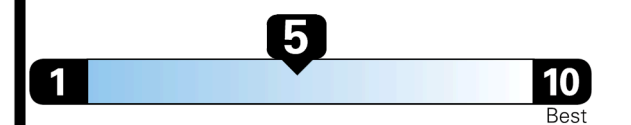

Small SUVs range from 14 to 125 MPG. The best vehicle rates 146 MPGe.

You spend \$5,000
more in fuel costs over 5 years
compared to the average new vehicle.

Annual fuel cost \$2,700

Fuel Economy & Greenhouse Gas Rating (tailpipe only)