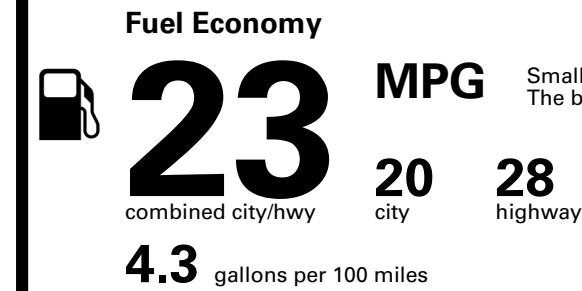

Inland Freight & Handling : \$1,495.00

TOTAL PRICE: \$51,280.00

EPA DOT Fuel Economy and Environment

Gasoline Vehicle

Small SUVs range from 14 to 125 MPG. The best vehicle rates 146 MPGe.

You spend \$5,000
more in fuel costs over 5 years
compared to the average new vehicle.