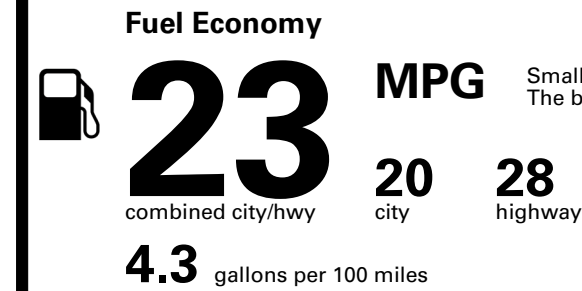

EMISSIONS:
This vehicle is certified to meet emission requirements in all 50 states

TOTAL PRICE: \$54,245.00

42 A

Inland Freight & Handling : \$1,495.00

EPA DOT Fuel Economy and Environment

Gasoline Vehicle

Small SUVs range from 14 to 125 MPG. The best vehicle rates 146 MPGe.

You spend \$5,000
more in fuel costs over 5 years
compared to the average new vehicle.

Annual fuel cost \$2,700

Fuel Economy & Greenhouse Gas Rating (tailpipe only)